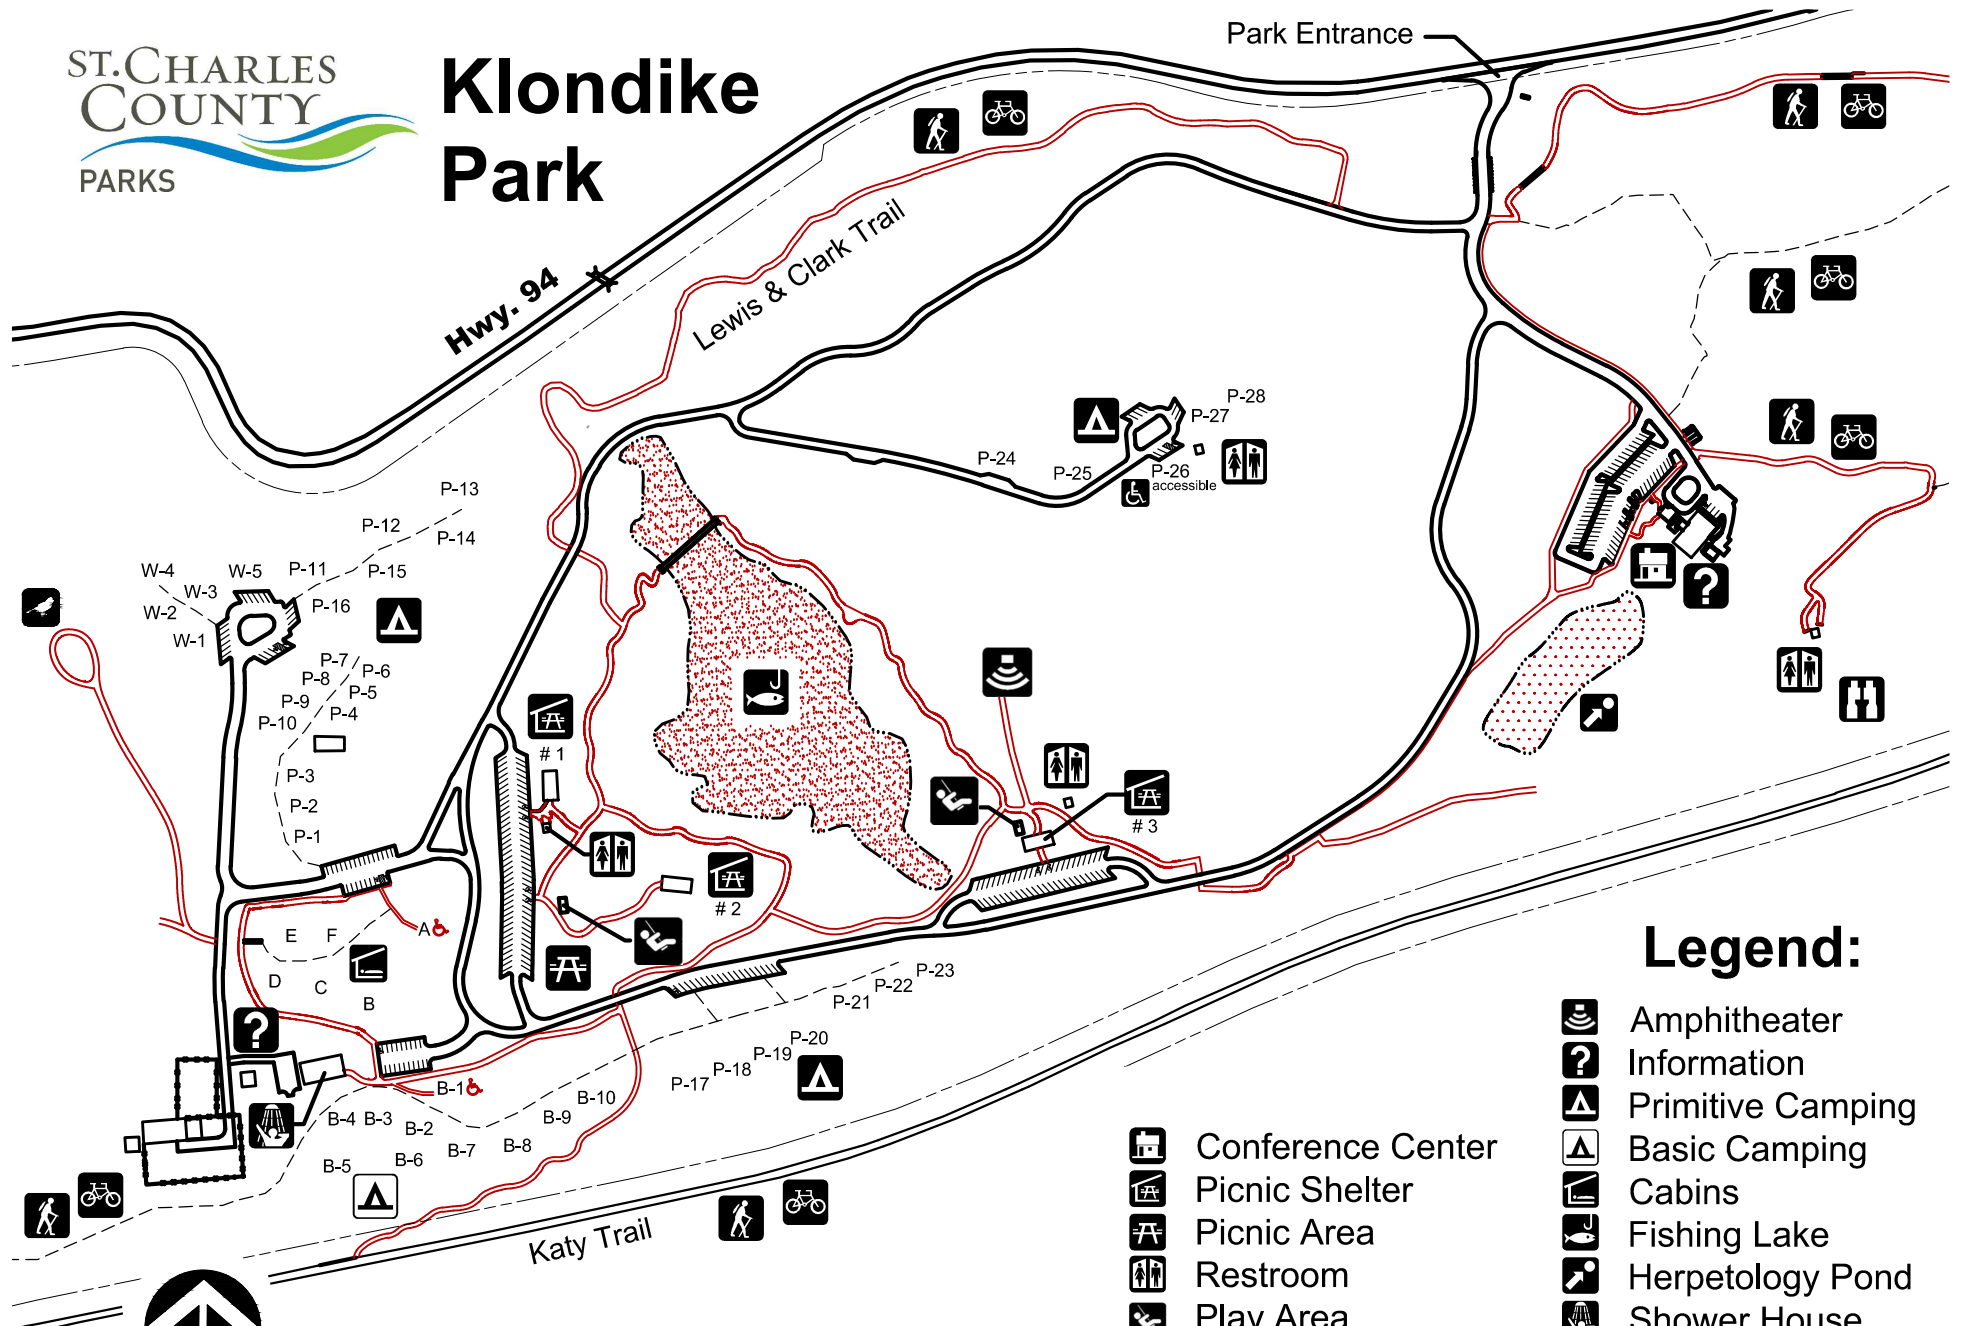

Klondike Park

Legend:

- Amphitheater
- Information
- Primitive Camping
- Basic Camping
- Cabins
- Fishing Lake
- Herpetology Pond
- Shower House
- Hike/Bike Trail
- Conference Center
- Picnic Shelter
- Picnic Area
- Restroom
- Play Area
- Birding Area
- Overlook

Klondike Park
4600 Hwy. 94 South
Augusta, MO 63332
12-13-17

St. Charles County Parks
201 N. Second Street, Suite 510
St. Charles, MO 63301
636-949-7535
www.stccparks.org