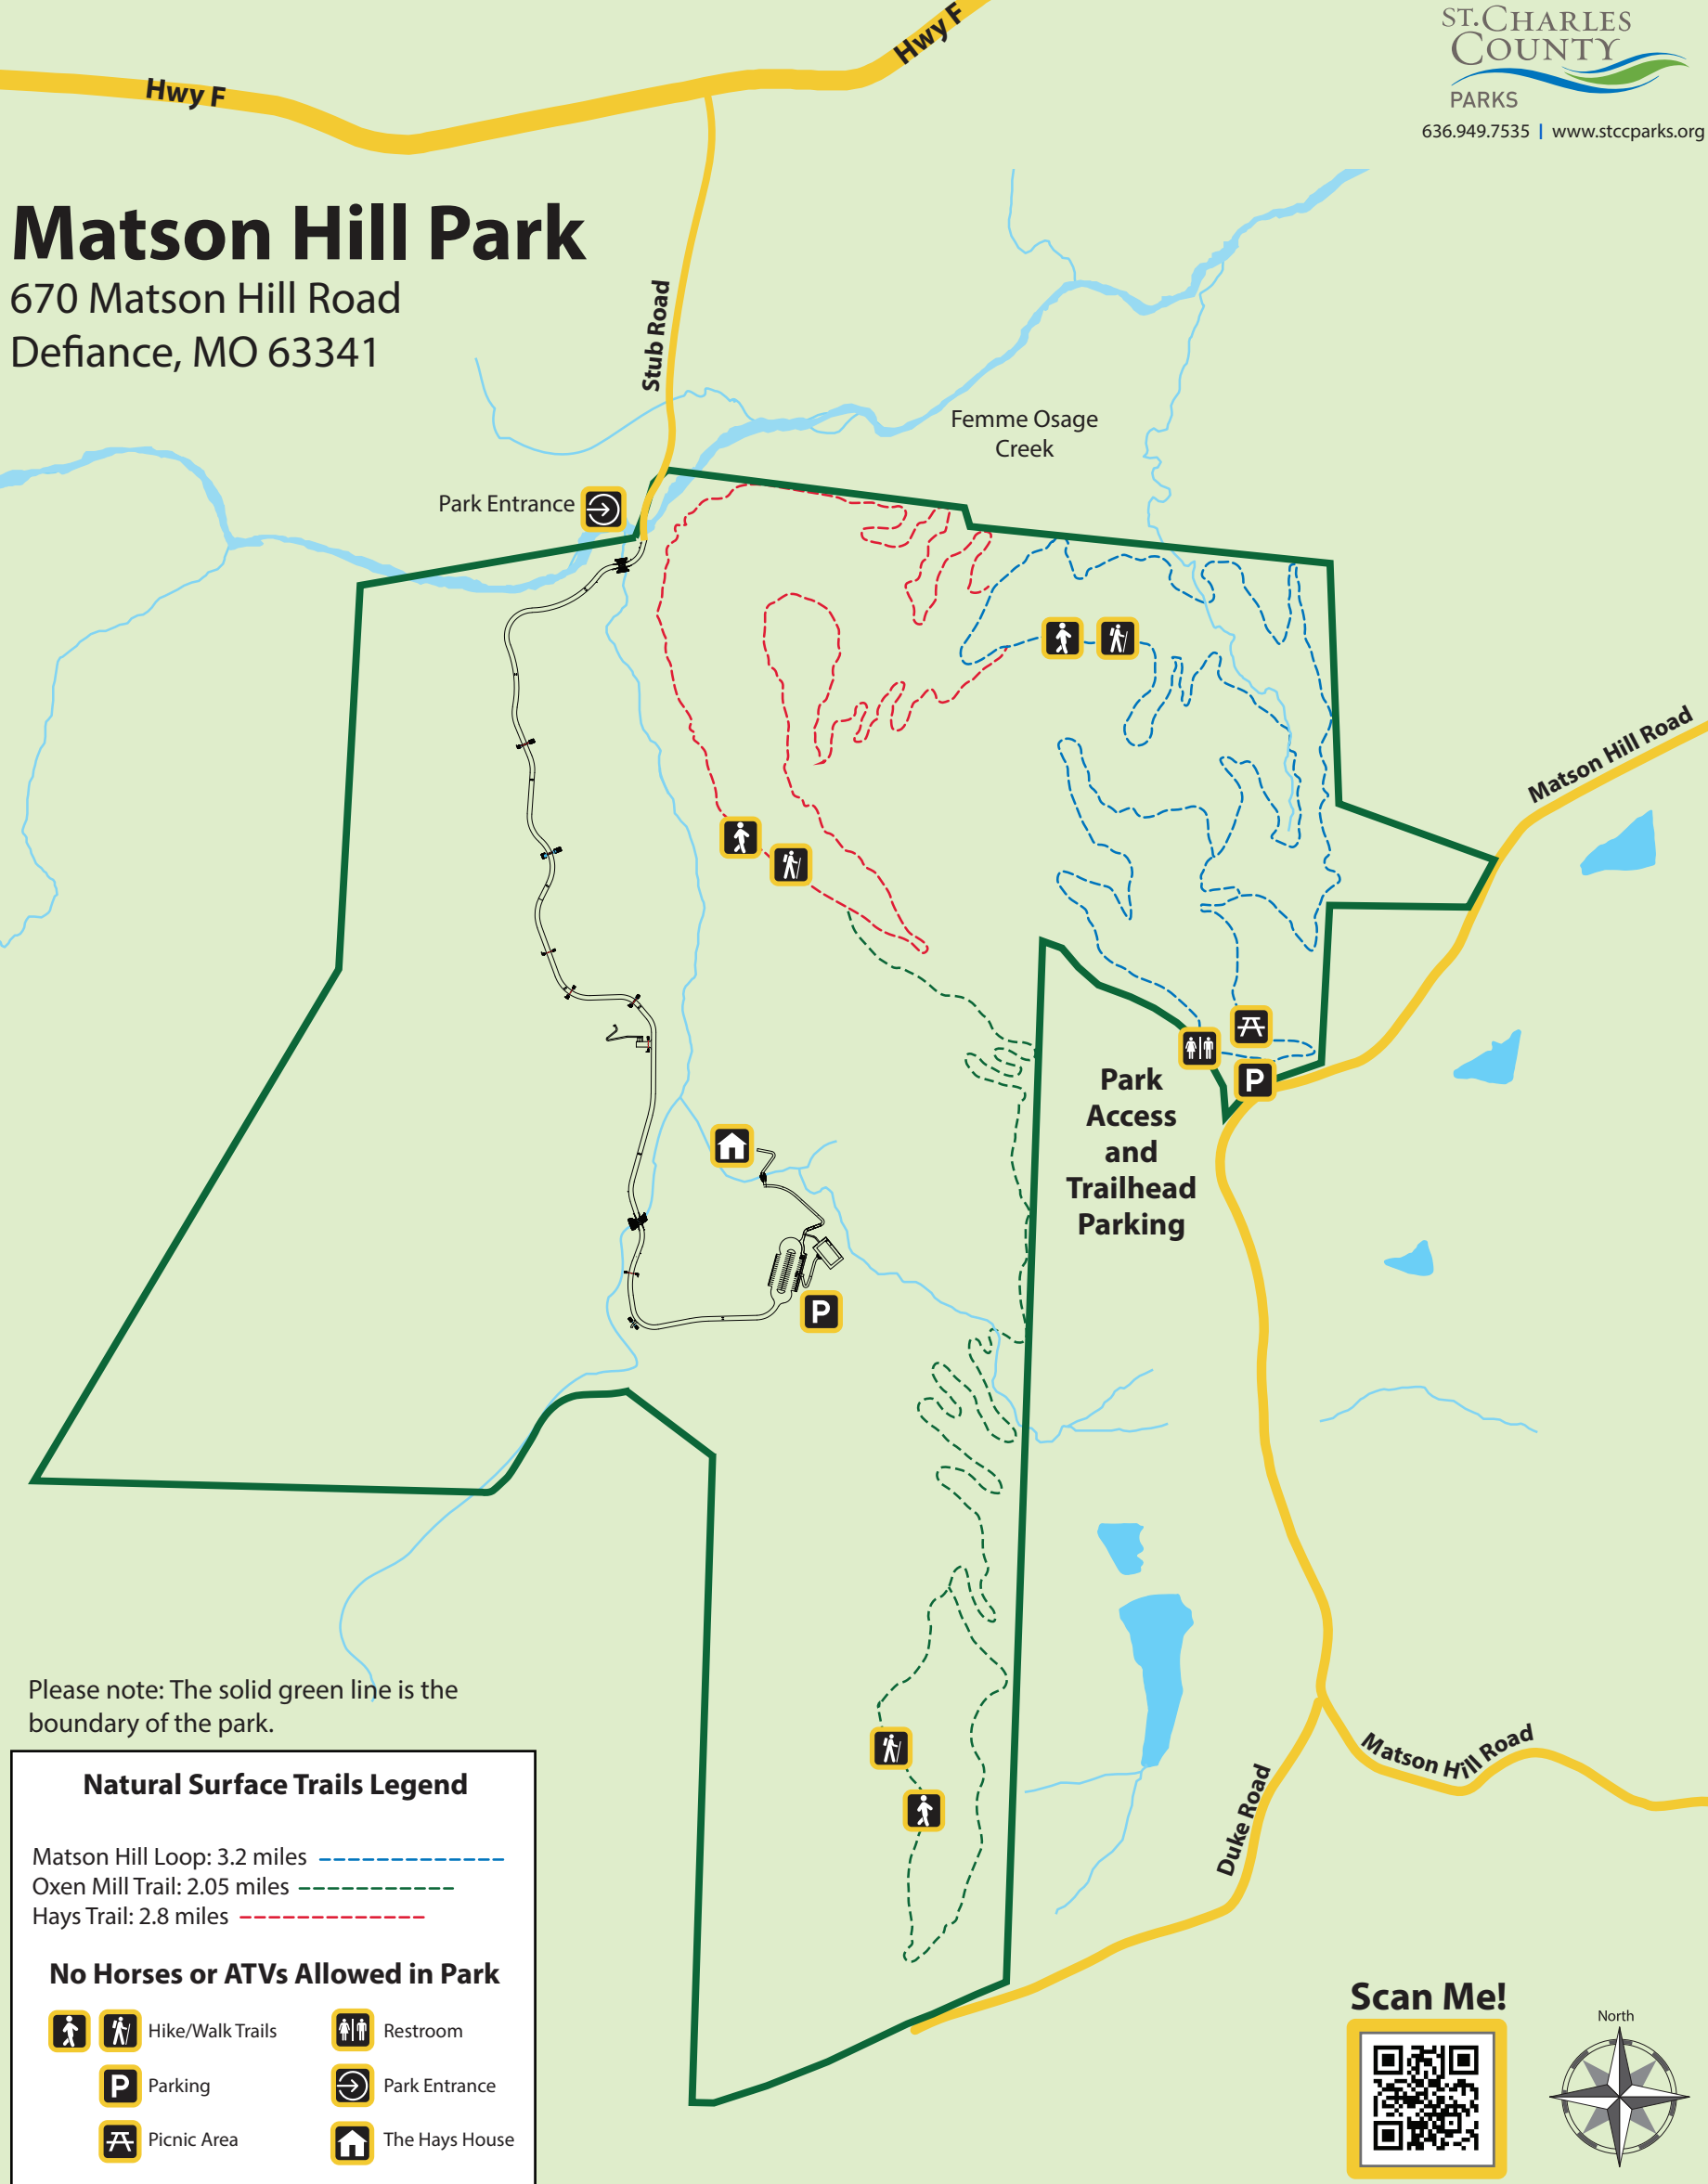

Matson Hill Park

670 Matson Hill Road
Defiance, MO 63341

Please note: The solid green line is the boundary of the park.

Natural Surface Trails Legend

Matson Hill Loop: 3.2 miles ————

Oxen Mill Trail: 2.05 miles ————

Hays Trail: 2.8 miles ————

No Horses or ATVs Allowed in Park

	Hike/Walk Trails		Restroom
	Parking		Park Entrance
	Picnic Area		The Hays House

Scan Me!