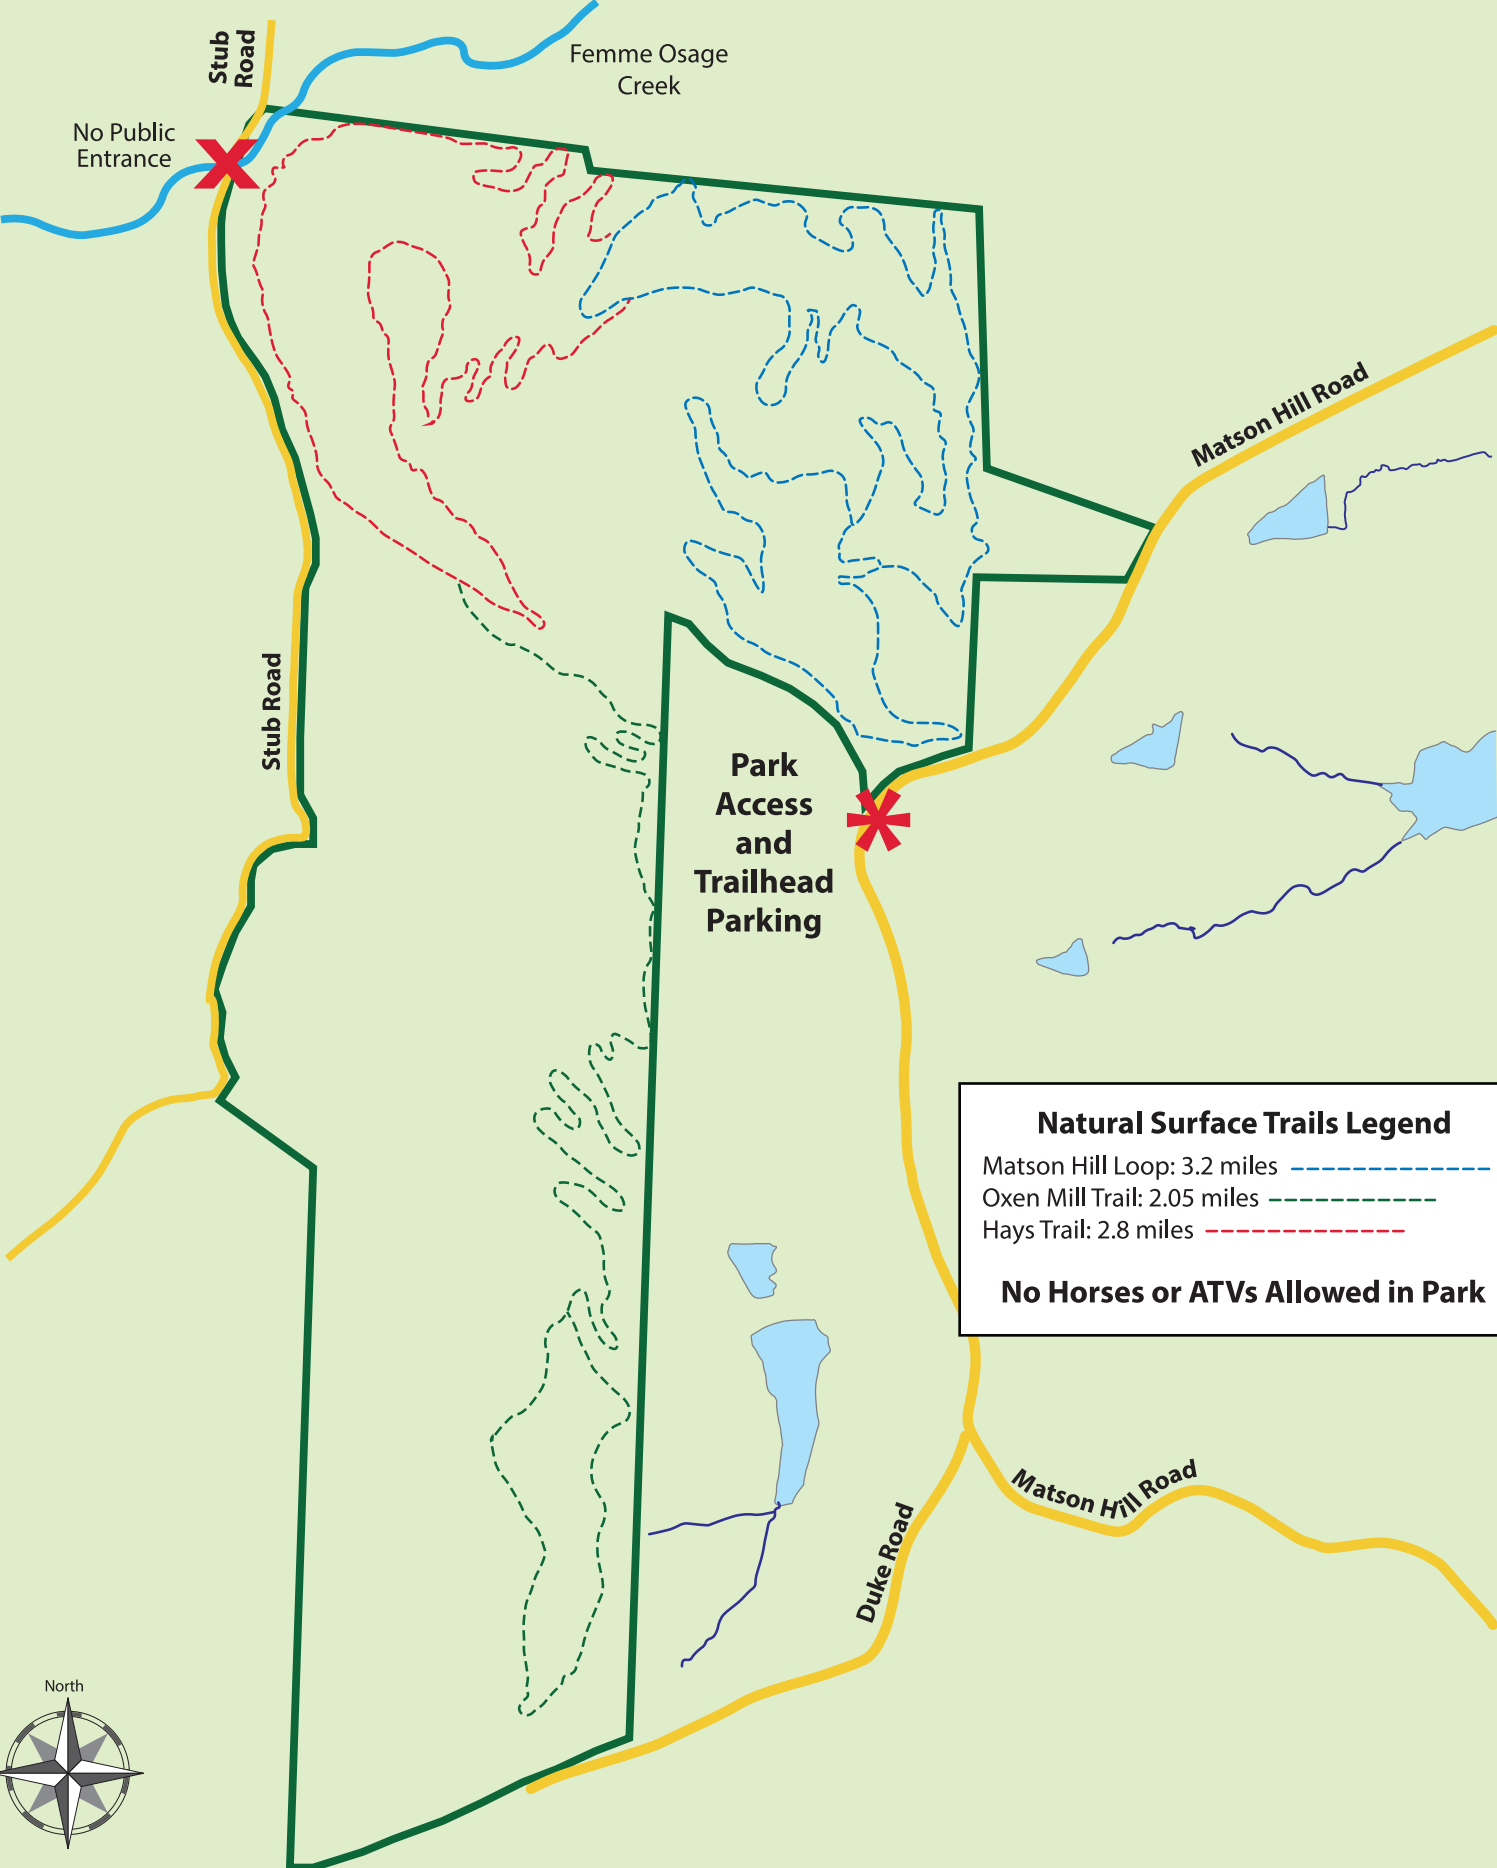

Matson Hill Park

670 Matson Hill Road | Defiance, MO 63341

Please note: The solid green line is the boundary of the park.

Natural Surface Trails Legend

- Matson Hill Loop: 3.2 miles ---
- Oxen Mill Trail: 2.05 miles ---
- Hays Trail: 2.8 miles ---

No Horses or ATVs Allowed in Park