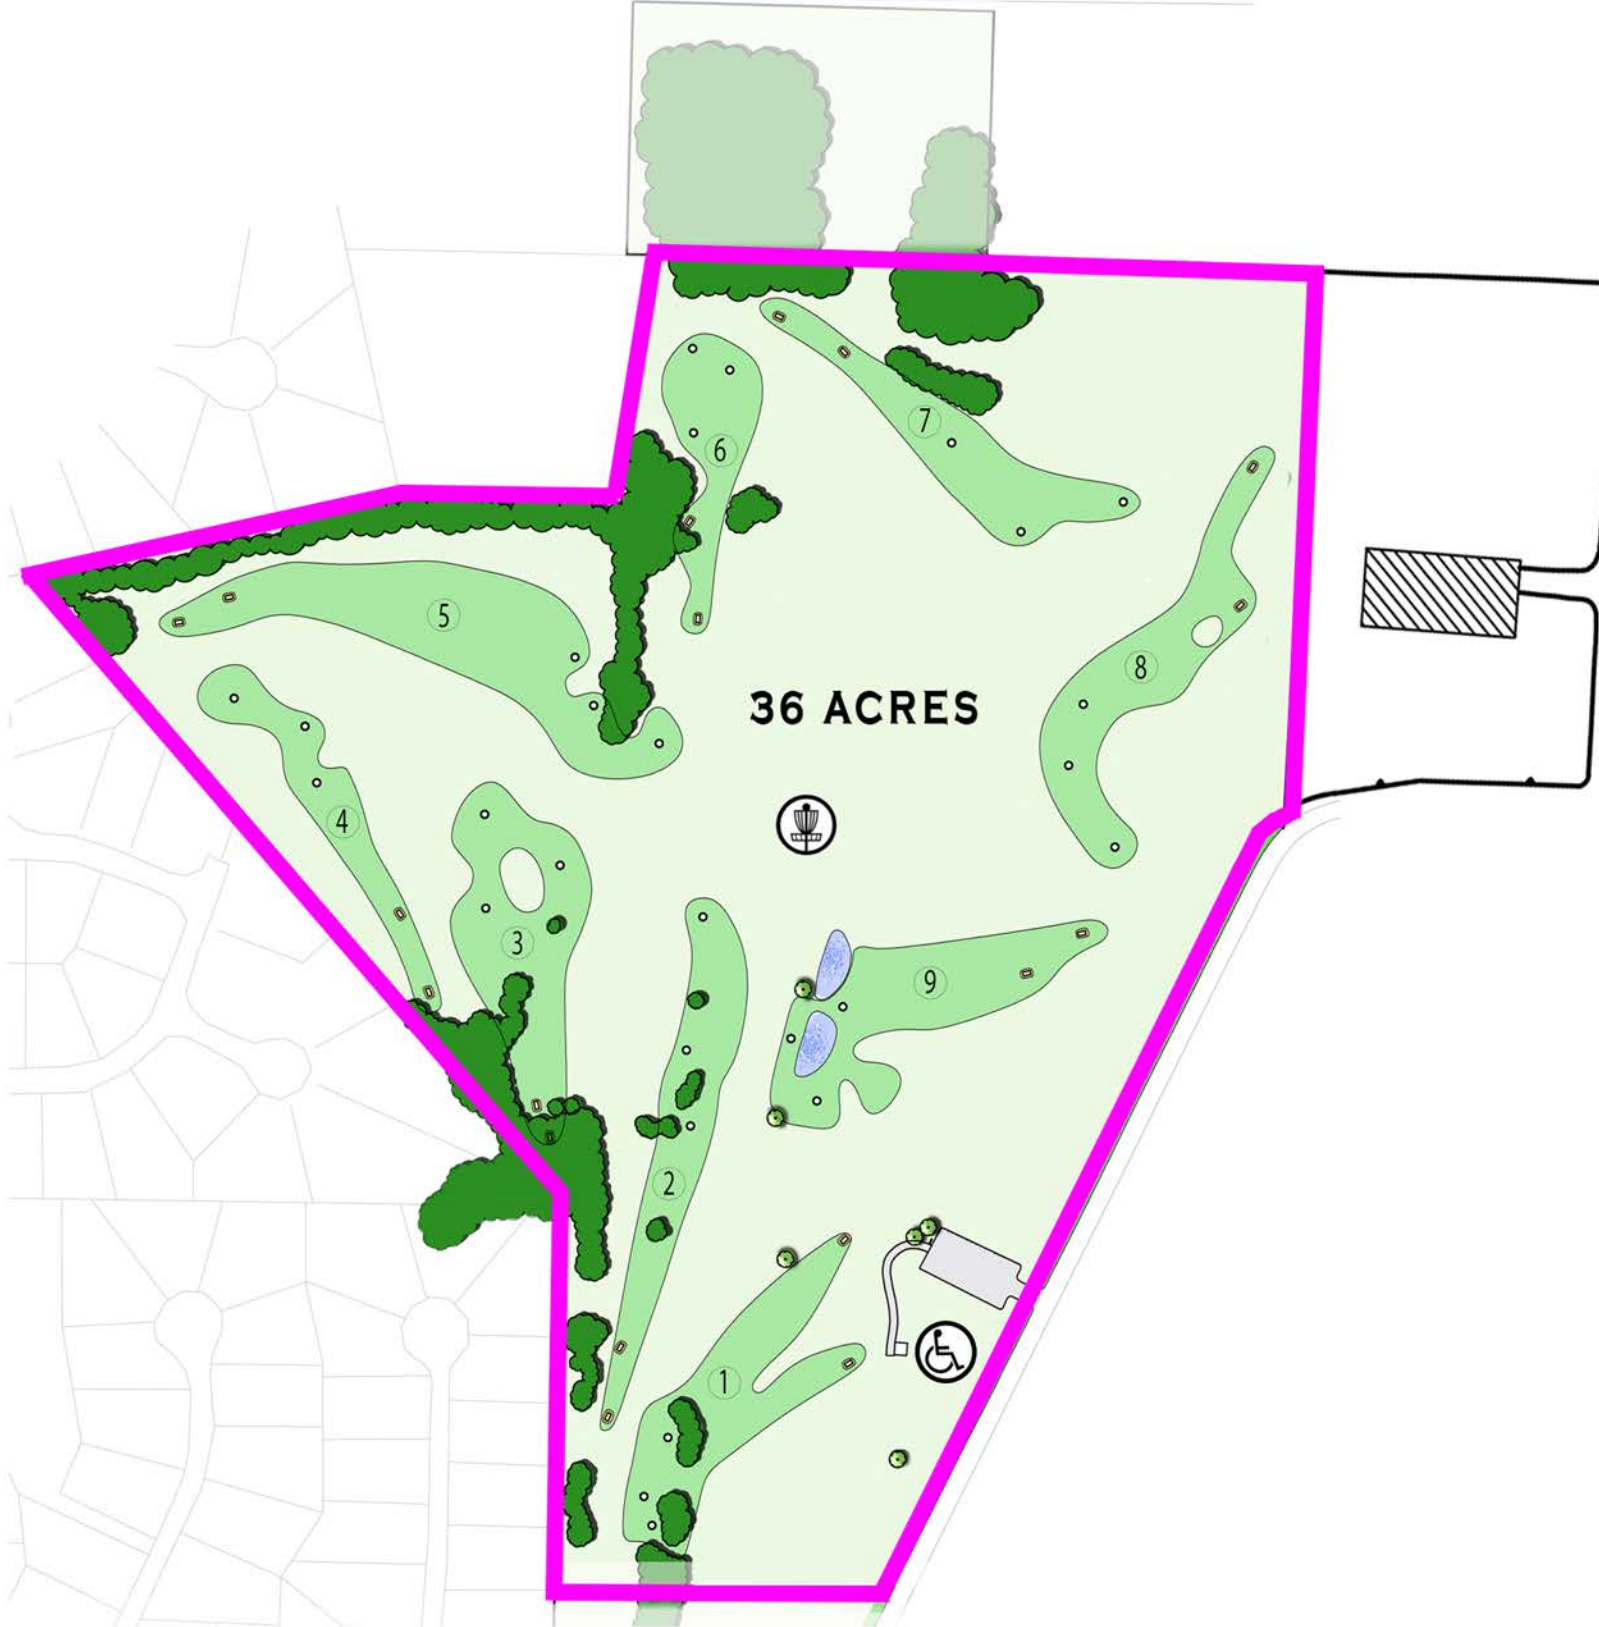

Ohmes Rd.

36 ACRES

College Meadows Park  
4601 Mid Rivers Mall Dr., Cottleville, MO 63376

ST. CHARLES  
COUNTY

PARKS