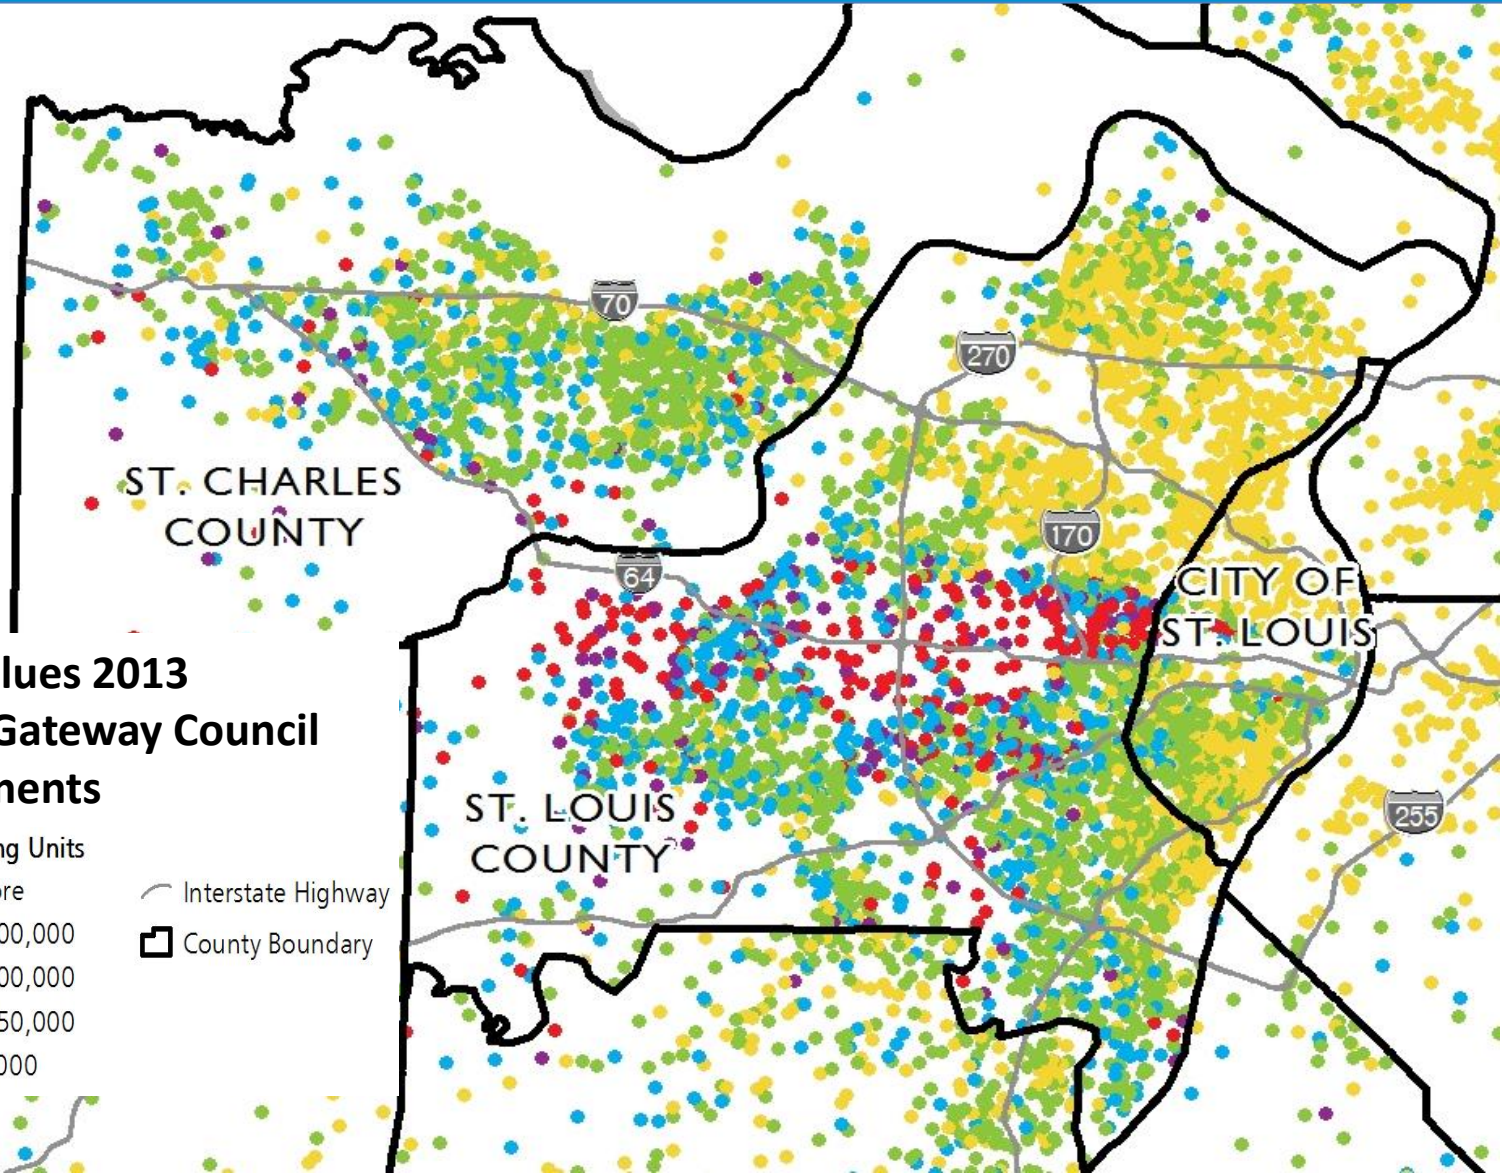

HOUSING VALUES

St. Charles and St. Louis Counties

Housing Values 2013 East-West Gateway Council of Governments

1 Dot = 100 Housing Units

- \$500,000 or more
- \$400,000 to \$500,000
- \$250,000 to \$400,000
- \$125,000 to \$250,000
- Less than \$125,000

- Interstate Highway
- ▭ County Boundary