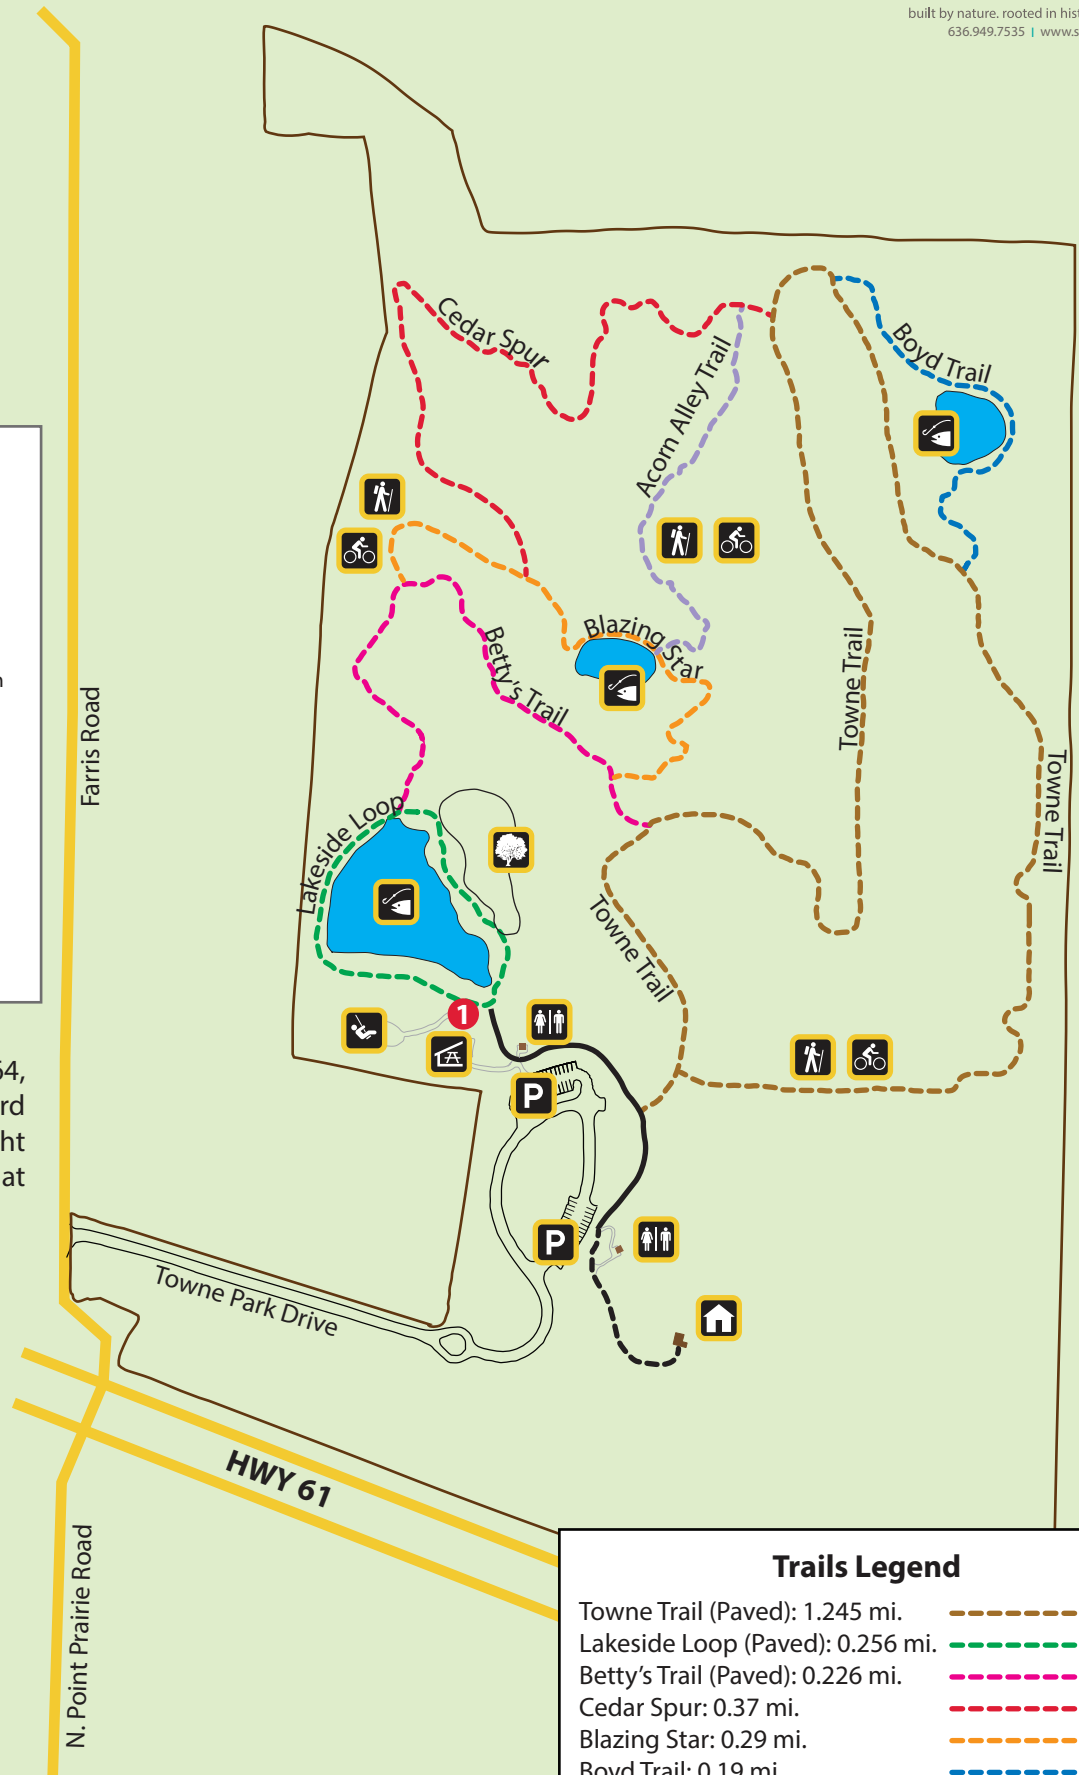

# Towne Park

100 Towne Park Dr. | Foristell, MO 63348

ST. CHARLES COUNTY  
**PARKS**  
built by nature. rooted in history. made for play.  
636.949.7535 | www.stccparks.org

## Legend

-  Fishing
-  Hike/Bike Trails
-  Historic Site
-  Nature Explore Classroom
-  Parking
-  Playground
-  Restroom
-  Shelter
-  Shelter # (for reserving)

**Directions:** From I-70 or I-64, travel north on Hwy 61 toward Troy about 6 miles. Turn right at Farris Road then right at Towne Park Dr.

## Trails Legend

- Towne Trail (Paved): 1.245 mi. -----
- Lakeside Loop (Paved): 0.256 mi. -----
- Betty's Trail (Paved): 0.226 mi. -----
- Cedar Spur: 0.37 mi. -----
- Blazing Star: 0.29 mi. -----
- Boyd Trail: 0.19 mi. -----
- Acorn Alley Trail: 0.19 mi. -----

North

Scan Me!