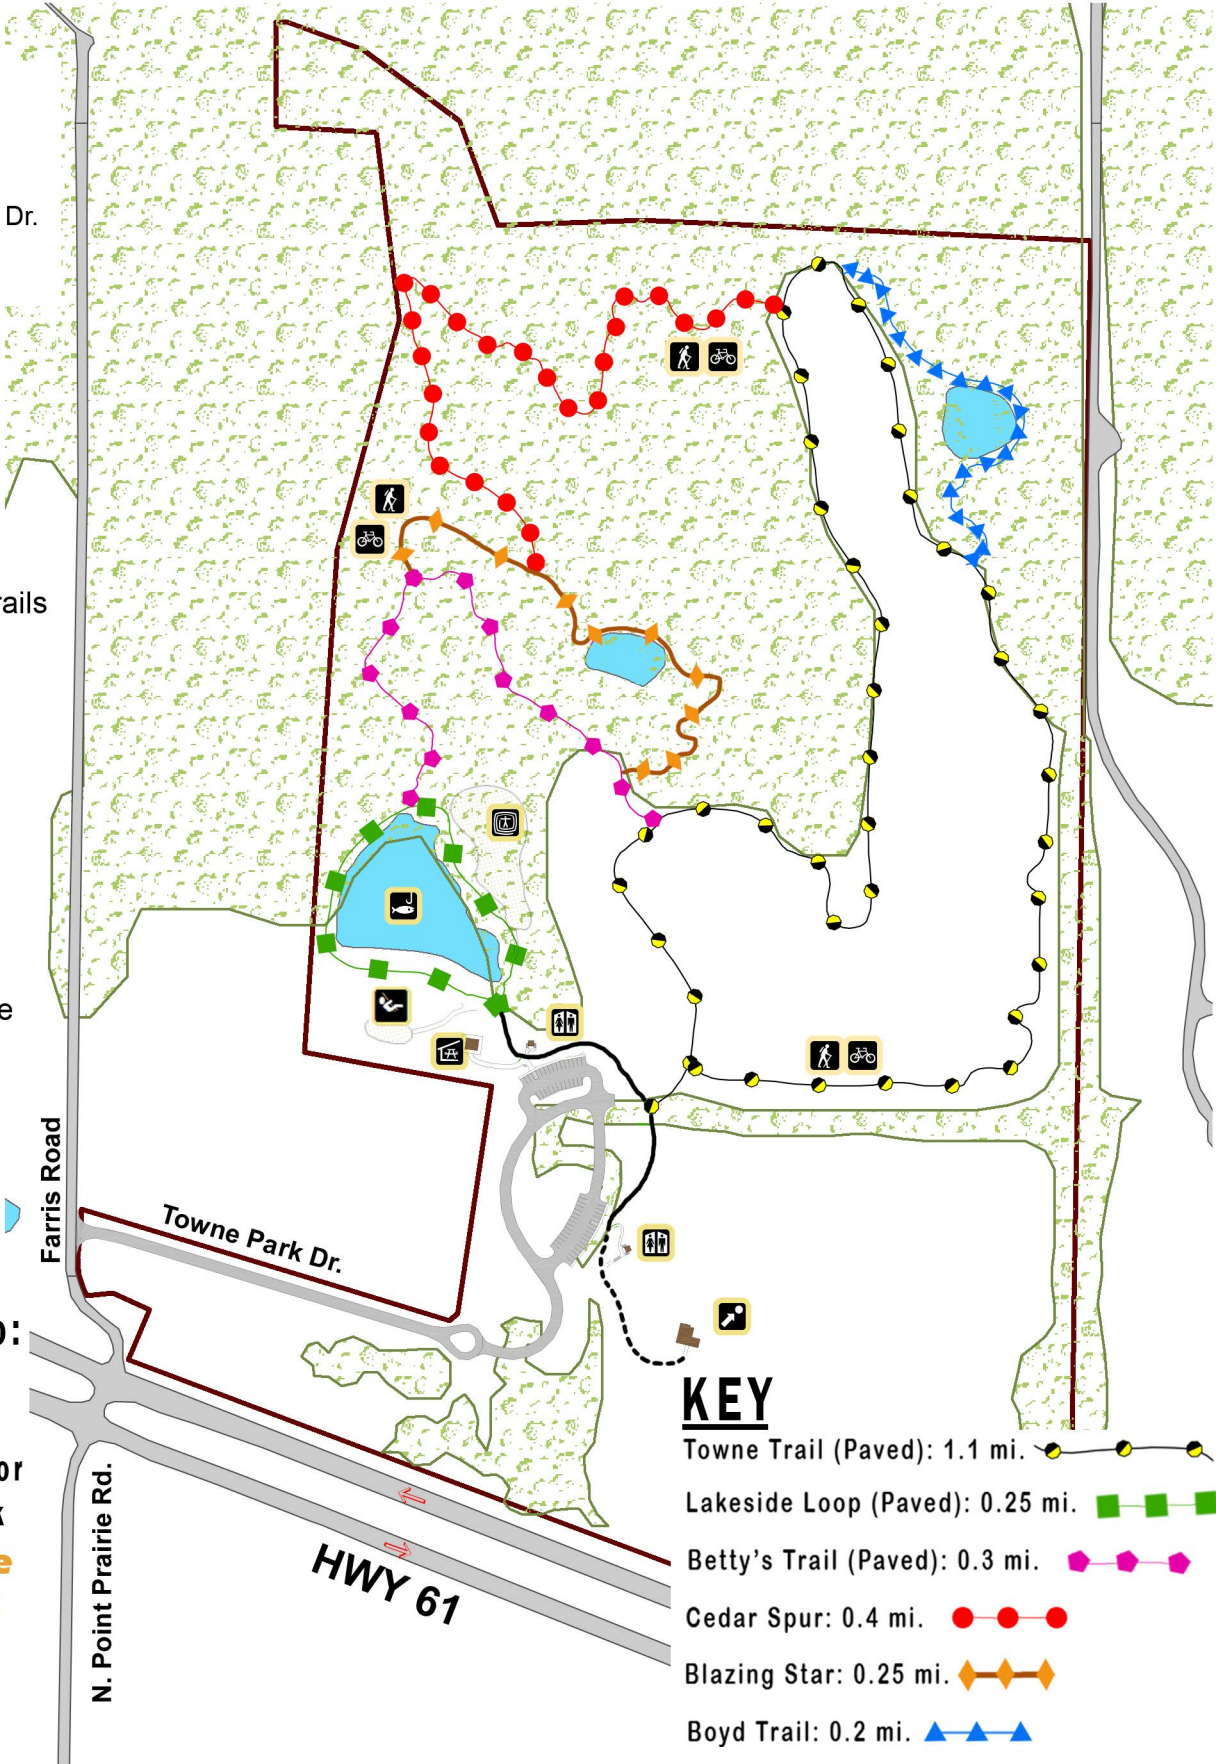

Directions

From I-70 or I-64, travel north on Hwy 61 toward Troy about 6 miles. Turn right at Farris Road then right at Towne Park Dr.

100 Towne Park Dr.
Foristell, MO 63348

Towne Park is 109 acres in size.

Legend

-  Multi Use Trails
-  Historic Site
-  Playground
-  Pond
-  Restroom
-  Shelter
-  Nature Explore Classroom

Trail Closure Info:
(636) 707-0011

To sign-up for alerts or use the free app click on  **Rainout Line** at www.stccparks.org

Park Hours:
7 AM to 1/2 hr. after Sunset

KEY

- Towne Trail (Paved): 1.1 mi. 
- Lakeside Loop (Paved): 0.25 mi. 
- Betty's Trail (Paved): 0.3 mi. 
- Cedar Spur: 0.4 mi. 
- Blazing Star: 0.25 mi. 
- Boyd Trail: 0.2 mi. 

St. Charles County Towne Park